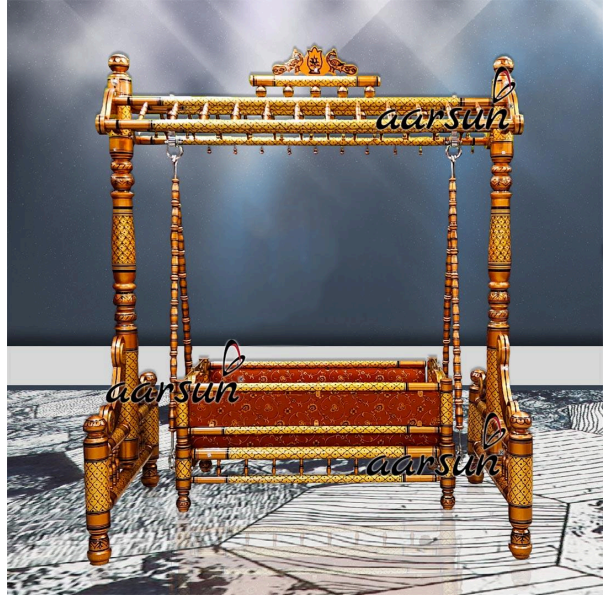

CRADLE DESIGN

Whatsapp: [+918192999135](https://wa.me/+918192999135) Tel: [+918192999135](https://wa.me/+918192999135)

URL: <https://aarsunwoods.com/product-category/wooden-cradle/>

Website : <https://aarsunwoods.com/>